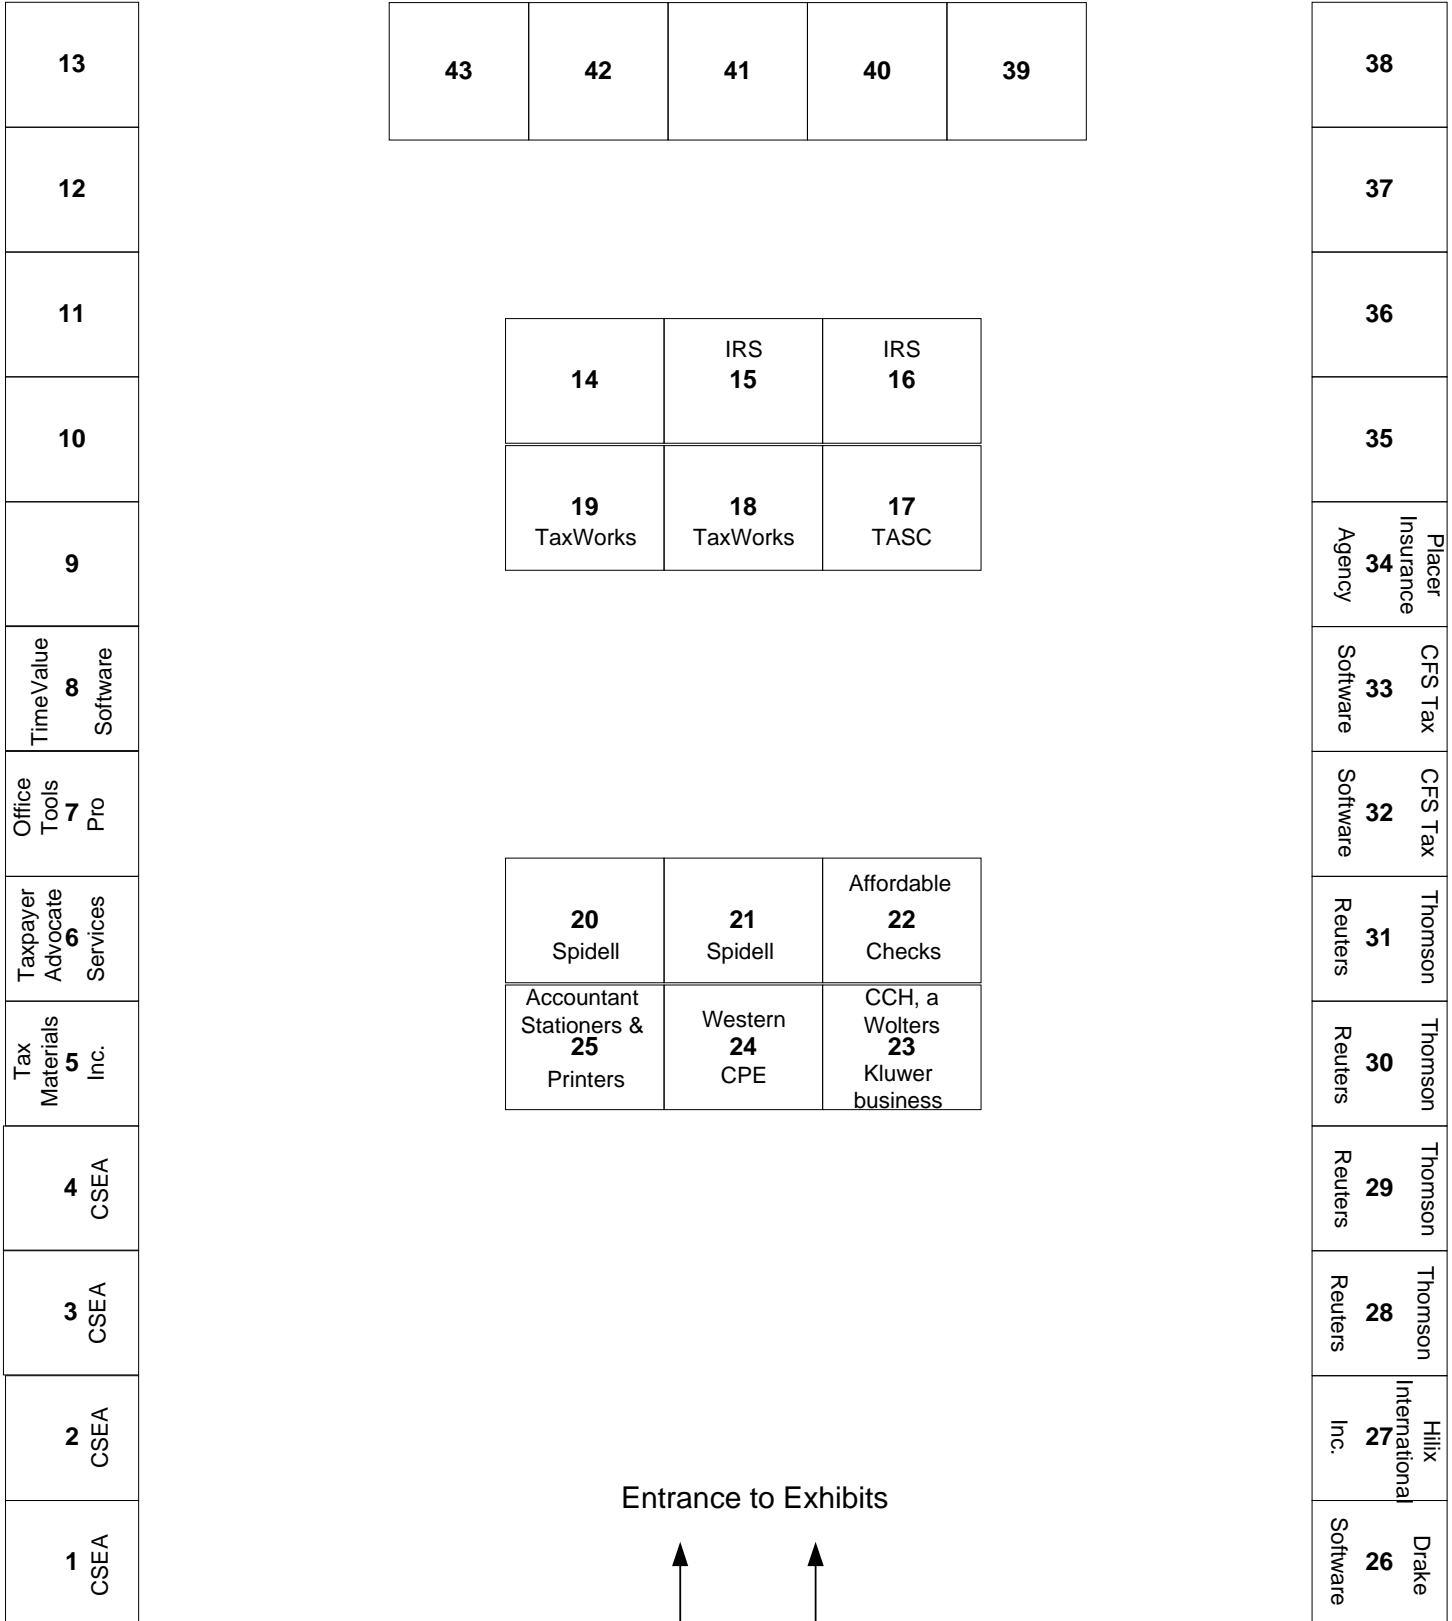

**Grand Sierra Resort and Casino, June 3 – 5  
EXHIBIT HALL FLOORPLAN  
RENO BALLROOM - 10' X 10' Booths**

Note: Diagram not to scale

Floor plan updated: 4/12/10